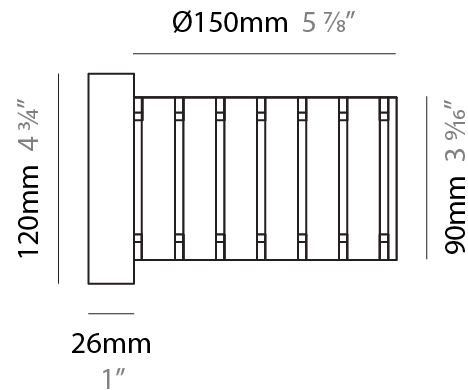

PROJECT	_____
TYPE	_____
SPECIFIER	_____
QUANTITY	_____
DATE	_____

LUZ OCULTA WOOD SURFACE

D53031- _____ - _____
base number   Finish   Finish
                         Options   Options

1. To build a product code in our configurator select the specify button on the base model # product page
2. To build a manual product code on this datasheet choose from the options listed below in blue font and add the suffix to the base model #

GENERAL

Series: Luz Oculta
Subseries: Luz Oculta Wood
Brand: Fambuena
Division: Design
Mounting Type: Surface
Mounting Location: Wall
Subcategory: Ambient

PHYSICAL

Shape: Cylinder
Diameter (mm): 150
Diameter (in): 5 7/8
Height (mm): 90
Height (in): 3 9/16
Light Distribution: Direct / Indirect
Fixture Finish: [DOW / NAT](#)
Holder Finish: BRA / BRZ
Fixture Material: Metal / Wood

ELECTRICAL

Number of Lamps: 1
Lamp Type: LED Retrofit
Lamp Shape: T4
Bulb Included: Bulb Not Included
Max. Wattage Per Lamp (W): 3
Lamp Base: G9
Input Voltage (V): 120

LED

OPTICAL

RATINGS AND CERTIFICATIONS

Certified By: Certified for North American Standards
IP rating: IP20