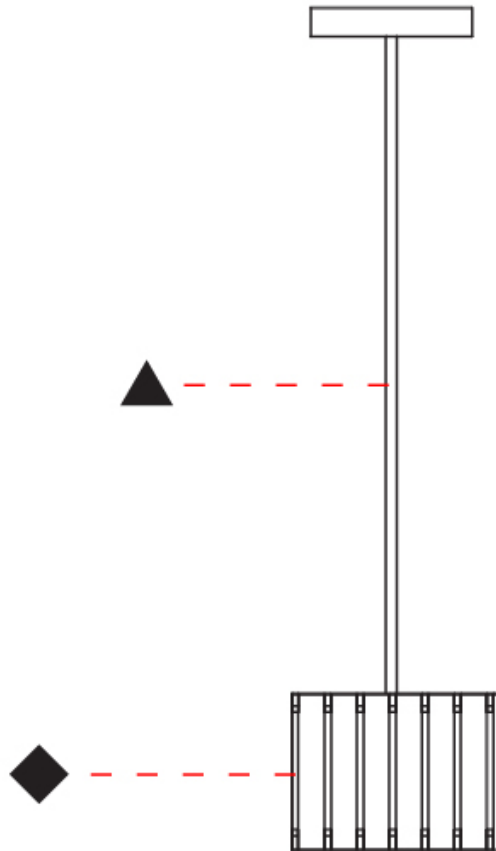

LUZ OCULTA WOOD SUSPENSION

D51043-

PROJECT

TYPE

SPECIFIER

QUANTITY

DATE

D