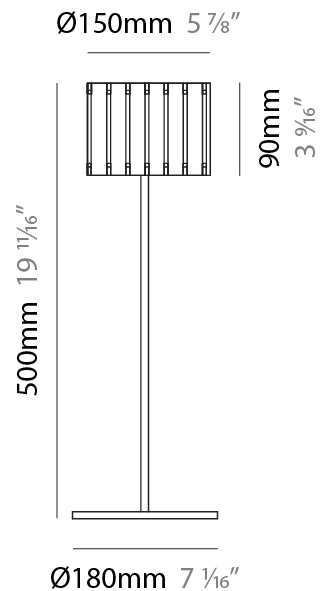

PROJECT
TYPE
SPECIFIER
QUANTITY
DATE

LUZ OCULTA WOOD PORTABLE

D54040- -

base number   Finish Options   Finish Options

1. To build a product code in our configurator select the specify button on the base model # product page
2. To build a manual product code on this datasheet choose from the options listed below in blue font and add the suffix to the base model #

GENERAL

Series: Luz Oculta
Subseries: Luz Oculta Wood
Brand: Fambuena
Division: Design
Mounting Type: Portable
Mounting Location: Table
Subcategory: Table

PHYSICAL

Shape: Cylinder
Diameter (mm): 150
Diameter (in): 5 ⁷/₈
Height (mm): 500
Height (in): 19 ¹¹/₁₆
Light Distribution: Direct / Indirect
Fixture Finish: [DOW / NAT](#)
Holder Finish: BRA / BRZ
Fixture Material: Metal / Wood
Upon Request: Bolt Down

ELECTRICAL

Number of Lamps: 1
Lamp Type: LED Retrofit
Lamp Shape: T4
Bulb Included: Bulb Not Included
Max. Wattage Per Lamp (W): 3
Lamp Base: G9
Input Voltage (V): 120

LED

OPTICAL

RATINGS AND CERTIFICATIONS

Certified By: Certified for North American Standards
IP rating: IP20