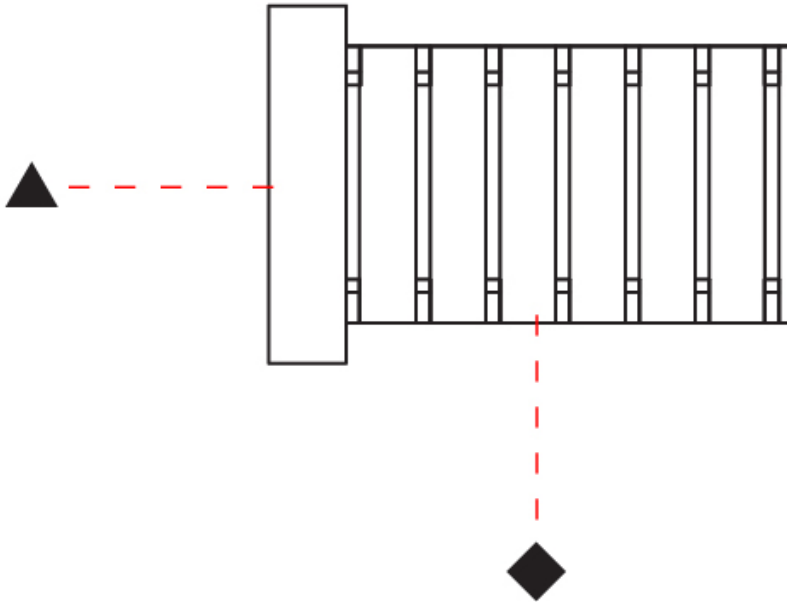

LUZ OCULTA WOOD SURFACE

D53031-

PROJECT _____

TYPE _____

SPECIFIER _____

QUANTITY _____

DATE _____

D