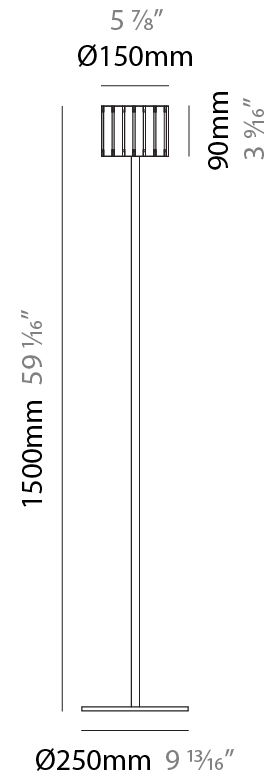

PROJECT	
TYPE	
SPECIFIER	
QUANTITY	
DATE	

LUZ OCULTA WOOD PORTABLE

D54034- -
base number   Finish Options   Finish Options

1. To build a product code in our configurator select the specify button on the base model # product page
2. To build a manual product code on this datasheet choose from the options listed below in blue font and add the suffix to the base model #

GENERAL

Series: Luz Oculta
Subseries: Luz Oculta Wood
Brand: Fambuena
Division: Design
Mounting Type: Portable
Mounting Location: Floor
Subcategory: Floor

PHYSICAL

Shape: Cylinder
Diameter (mm): 150
Diameter (in): 5 7/8
Height (mm): 1500
Height (in): 59 1/16
Light Distribution: Direct / Indirect
Fixture Finish: [DOW / NAT](#)
Holder Finish: BRA / BRZ
Fixture Material: Metal / Wood
Upon Request: Bolt Down

ELECTRICAL

Number of Lamps: 1
Lamp Type: LED Retrofit
Lamp Shape: T4
Bulb Included: Bulb Not Included
Max. Wattage Per Lamp (W): 3
Lamp Base: G9
Input Voltage (V): 120

LED

OPTICAL

RATINGS AND CERTIFICATIONS

Certified By: Certified for North American Standards
IP rating: IP20