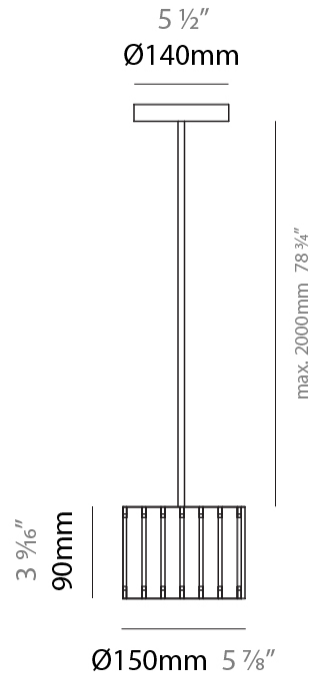

PROJECT	
TYPE	
SPECIFIER	
QUANTITY	
DATE	

LUZ OCULTA WOOD SUSPENSION

D51043- -

base number	Finish Options	Finish Options

1. To build a product code in our configurator select the specify button on the base model # product page
2. To build a manual product code on this datasheet choose from the options listed below in blue font and add the suffix to the base model #

GENERAL

Series: Luz Oculta
Subseries: Luz Oculta Wood
Brand: Fambuena
Division: Design
Mounting Type: Suspension
Mounting Location: Ceiling
Subcategory: Pendant

PHYSICAL

Shape: Rectangle
Diameter (mm): 150
Diameter (in): 5 7/8
Height (mm): 90
Height (in): 3 9/16
Light Distribution: Direct / Indirect
Fixture Finish: [DOW / NAT](#)
Holder Finish: BRA / BRZ
Fixture Material: Metal / Wood
Cable Details: Cable length 2000mm / 79"

ELECTRICAL

Number of Lamps: 1
Lamp Type: LED Retrofit
Lamp Shape: T4
Bulb Included: Bulb Not Included
Max. Wattage Per Lamp (W): 3
Lamp Base: G9
Input Voltage (V): 120

LED

OPTICAL

RATINGS AND CERTIFICATIONS

Certified By: Certified for North American Standards
IP rating: IP20